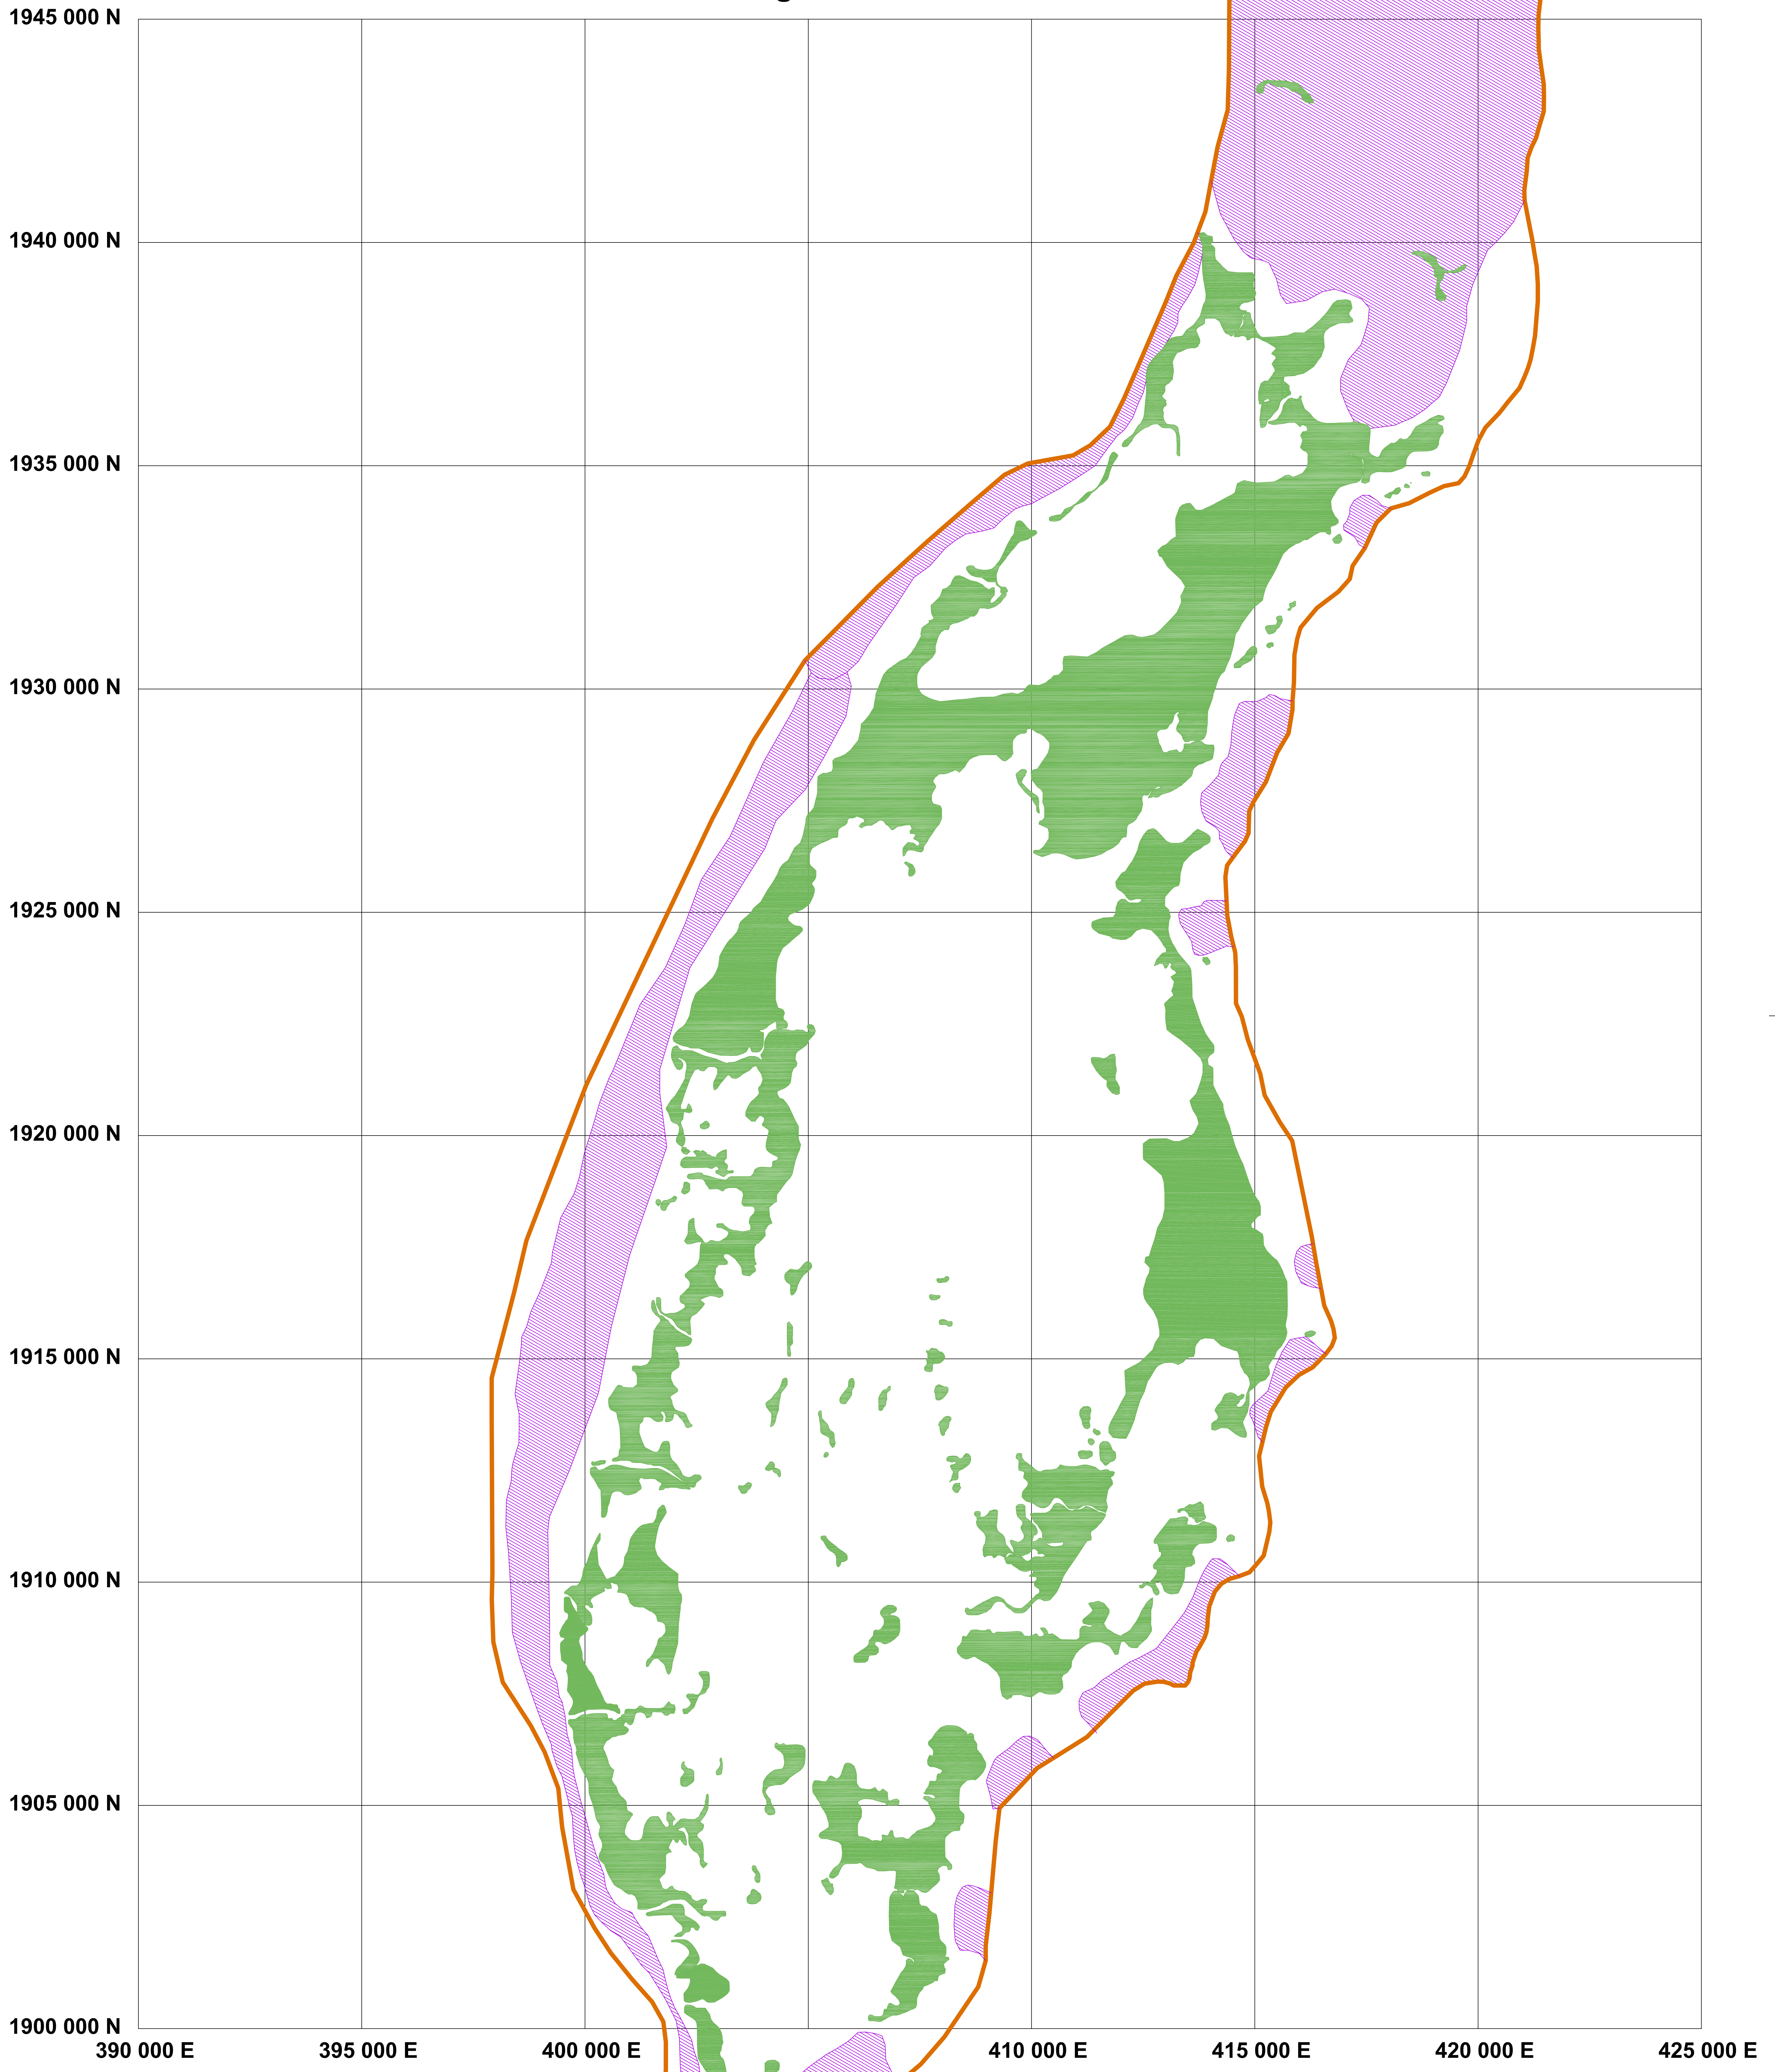

Turneffe Atoll : Major Patch Coral Concentrations

-  : Patch Coral
-  : Turneffe Atoll - Land/Mangrove
-  : Turneffe Atoll Fringe Reef

UTM : ZONE 16 / NAD 27